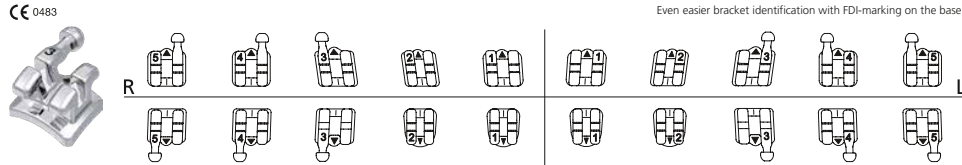

Torque	- 17°	- 12°	0°	- 6°	- 6°	- 6°	- 6°	0°	- 12°	- 17°
Angulation	+ 2°	+ 2°	+ 3°	0°	0°	0°	0°	+ 3°	+ 2°	+ 2°
In/Out	0.7 mm	0.7 mm	0.7 mm	1.3 mm	1.3 mm	1.3 mm	1.3 mm	0.7 mm	0.7 mm	0.7 mm
Width	2.8 mm	2.8 mm	2.8 mm	2.3 mm	2.3 mm	2.3 mm	2.3 mm	2.8 mm	2.8 mm	2.8 mm
REF	718-942-45	718-942-44	718-942-43	718-902-42	718-902-41	718-902-31	718-902-32	718-942-33	718-942-34	718-942-35
Quantity	10 pieces	10 pieces	10 pieces	10 pieces	10 pieces	10 pieces	10 pieces	10 pieces	10 pieces	10 pieces

Assortments:

1 case	20 brackets	REF 718-942-01
10 cases	200 brackets	REF 718-942-10
50 cases	1000 brackets	REF 718-942-50

Metal brackets

discovery® smart / Assortments

McLaughlin-Bennett-Trevisi** 22

Slot: 0.56 x 0.76 mm / 22 x 30 · Cuspid brackets with hook

Torque	- 7°	- 7°	0°	+ 10°	+ 17°	+ 17°	+ 10°	0°	- 7°	- 7°
Angulation	0°	0°	+ 8°	+ 8°	+ 4°	+ 4°	+ 8°	+ 8°	0°	0°
In/Out	1.2 mm	0.7 mm	0.7 mm	1.3 mm	0.7 mm	0.7 mm	1.3 mm	0.7 mm	0.7 mm	1.2 mm
Width	2.8 mm	2.8 mm	2.8 mm	2.4 mm	2.8 mm	2.8 mm	2.4 mm	2.8 mm	2.8 mm	2.8 mm
REF	722-902-15	722-902-14	722-942-13	722-902-12	722-902-11	722-902-21	722-902-22	722-942-23	722-902-24	722-902-25
Quantity	10 pieces	10 pieces	10 pieces	10 pieces	10 pieces	10 pieces	10 pieces	10 pieces	10 pieces	10 pieces