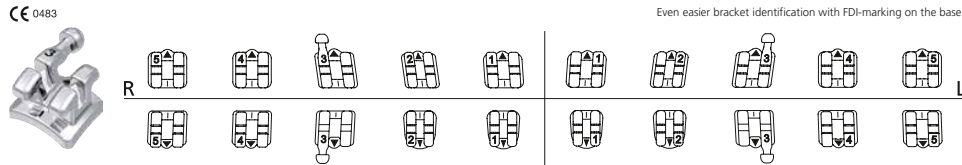

Metal brackets

discovery® smart / Assortments

McLaughlin-Bennett-Trevisi** 18

Slot: 0.46 x 0.76 mm / 18 x 30 · Cuspid brackets with hook

Torque	- 7°	- 7°	0°	+ 10°	+ 17°	+ 17°	+ 10°	0°	- 7°	- 7°
Angulation	0°	0°	+ 8°	+ 8°	+ 4°	+ 4°	+ 8°	+ 8°	0°	0°
In/Out	1.2 mm	0.7 mm	0.7 mm	1.3 mm	0.7 mm	0.7 mm	1.3 mm	0.7 mm	0.7 mm	1.2 mm
Width	2.8 mm	2.8 mm	2.8 mm	2.4 mm	2.8 mm	2.8 mm	2.4 mm	2.8 mm	2.8 mm	2.8 mm
REF	718-902-15	718-902-14	718-942-13	718-902-12	718-902-11	718-902-21	718-902-22	718-942-23	718-902-24	718-902-25
Quantity	10 pieces	10 pieces	10 pieces	10 pieces	10 pieces	10 pieces	10 pieces	10 pieces	10 pieces	10 pieces

Torque	- 17°	- 12°	0°	- 6°	- 6°	- 6°	- 6°	0°	- 12°	- 17°
Angulation	+ 2°	+ 2°	+ 3°	0°	0°	0°	0°	+ 3°	+ 2°	+ 2°
In/Out	0.7 mm	0.7 mm	0.7 mm	1.3 mm	1.3 mm	1.3 mm	1.3 mm	0.7 mm	0.7 mm	0.7 mm
Width	2.8 mm	2.8 mm	2.8 mm	2.3 mm	2.3 mm	2.3 mm	2.3 mm	2.8 mm	2.8 mm	2.8 mm
REF	718-902-45	718-902-44	718-942-43	718-902-42	718-902-41	718-902-31	718-902-32	718-942-33	718-902-34	718-902-35
Quantity	10 pieces	10 pieces	10 pieces	10 pieces	10 pieces	10 pieces	10 pieces	10 pieces	10 pieces	10 pieces

Assortments:

1 case	20 brackets	REF 718-902-01
10 cases	200 brackets	REF 718-902-10
50 cases	1000 brackets	REF 718-902-50

McLaughlin-Bennett-Trevisi** 18

Slot: 0.46 x 0.76 mm / 18 x 30 · Hook on cuspid, 1st bicuspid and 2nd bicuspid brackets

Torque	- 7°	- 7°	0°	+ 10°	+ 17°	+ 17°	+ 10°	0°	- 7°	- 7°
Angulation	0°	0°	+ 8°	+ 8°	+ 4°	+ 4°	+ 8°	+ 8°	0°	0°
In/Out	1.2 mm	0.7 mm	0.7 mm	1.3 mm	0.7 mm	0.7 mm	1.3 mm	0.7 mm	0.7 mm	1.2 mm
Width	2.8 mm	2.8 mm	2.8 mm	2.4 mm	2.8 mm	2.8 mm	2.4 mm	2.8 mm	2.8 mm	2.8 mm
REF	718-942-15	718-942-14	718-942-13	718-902-12	718-902-11	718-902-21	718-902-22	718-942-23	718-942-24	718-942-25
Quantity	10 pieces	10 pieces	10 pieces	10 pieces	10 pieces	10 pieces	10 pieces	10 pieces	10 pieces	10 pieces