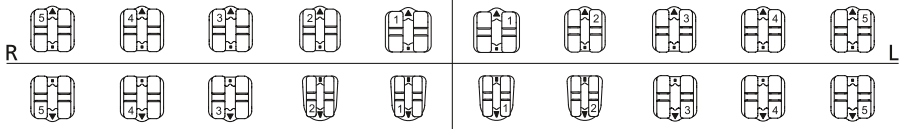

Standard Edgewise 18

Slot: 0.46 x 0.76 mm / 18 x 30 - without hook

Torque	0°	0°	0°	0°	0°	0°	0°	0°	0°	0°
Angulation	0°	0°	0°	0°	0°	0°	0°	0°	0°	0°
In/Out	0.7 mm	0.7 mm	0.7 mm	0.7 mm	0.7 mm	0.7 mm	0.7 mm	0.7 mm	0.7 mm	0.7 mm
Width	2.8 mm	2.8 mm	2.8 mm	2.6 mm	3.0 mm	3.0 mm	2.6 mm	2.8 mm	2.8 mm	2.8 mm
REF	718-205-15	718-205-14	718-205-13	718-205-12	718-205-11	718-205-21	718-205-22	718-205-23	718-205-24	718-205-25
Quantity	10 pieces	10 pieces	10 pieces	10 pieces	10 pieces	10 pieces	10 pieces	10 pieces	10 pieces	10 pieces

CE 0483

Torque	0°	0°	0°	0°	0°	0°	0°	0°	0°	0°
Angulation	0°	0°	0°	0°	0°	0°	0°	0°	0°	0°
In/Out	0.7 mm	0.7 mm	0.7 mm	0.7 mm	0.7 mm	0.7 mm	0.7 mm	0.7 mm	0.7 mm	0.7 mm
Width	2.8 mm	2.8 mm	2.8 mm	2.1 mm	2.1 mm	2.1 mm	2.1 mm	2.8 mm	2.8 mm	2.8 mm
REF	718-205-45	718-205-44	718-205-43	718-205-42	718-205-41	718-205-31	718-205-32	718-205-33	718-205-34	718-205-35
Quantity	10 pieces	10 pieces	10 pieces	10 pieces	10 pieces	10 pieces	10 pieces	10 pieces	10 pieces	10 pieces

Assortments:

1 case	20 brackets	REF 718-205-01
10 cases	200 brackets	REF 718-205-10
50 cases	1000 brackets	REF 718-205-50

Standard Edgewise 22

Slot: 0.56 x 0.76 mm / 22 x 30 - without hook

Torque	0°	0°	0°	0°	0°	0°	0°	0°	0°	0°
Angulation	0°	0°	0°	0°	0°	0°	0°	0°	0°	0°
In/Out	0.7 mm	0.7 mm	0.7 mm	0.7 mm	0.7 mm	0.7 mm	0.7 mm	0.7 mm	0.7 mm	0.7 mm
Width	2.8 mm	2.8 mm	2.8 mm	2.6 mm	3.0 mm	3.0 mm	2.6 mm	2.8 mm	2.8 mm	2.8 mm
REF	722-205-15	722-205-14	722-205-13	722-205-12	722-205-11	722-205-21	722-205-22	722-205-23	722-205-24	722-205-25
Quantity	10 pieces	10 pieces	10 pieces	10 pieces	10 pieces	10 pieces	10 pieces	10 pieces	10 pieces	10 pieces

CE 0483