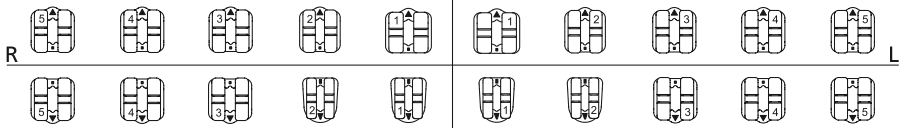

Torque	0°	0°	0°	0°	0°	0°	0°	0°	0°	0°
Angulation	0°	0°	0°	0°	0°	0°	0°	0°	0°	0°
In/Out	0.7 mm	0.7 mm	0.7 mm	0.7 mm	0.7 mm	0.7 mm	0.7 mm	0.7 mm	0.7 mm	0.7 mm
Width	2.8 mm	2.8 mm	2.8 mm	2.1 mm	2.1 mm	2.1 mm	2.1 mm	2.8 mm	2.8 mm	2.8 mm
REF	722-205-45	722-205-44	722-205-43	722-205-42	722-205-41	722-205-31	722-205-32	722-205-33	722-205-34	722-205-35
Quantity	10 pieces	10 pieces	10 pieces	10 pieces	10 pieces	10 pieces	10 pieces	10 pieces	10 pieces	10 pieces

Assortments:

1 case	20 brackets	REF 722-205-01
10 cases	200 brackets	REF 722-205-10
50 cases	1000 brackets	REF 722-205-50